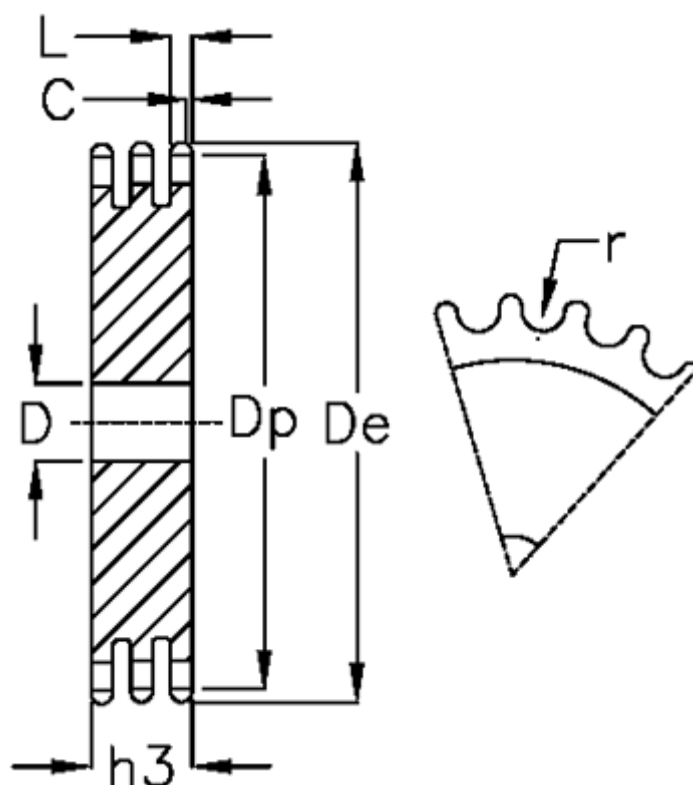

Article number: 616023003018

Description: Plate wheel 06 B-3 Z=18 triplex

Measures

C	= 1
D	= 12
De	= 58.3
Dp	= 54.85
For chain size	= 3/8 x 7/32
For chain type	= 06 B-3
h3	= 25.6
L	= 5.2

Number of teeth	= 18
r	= 6.35